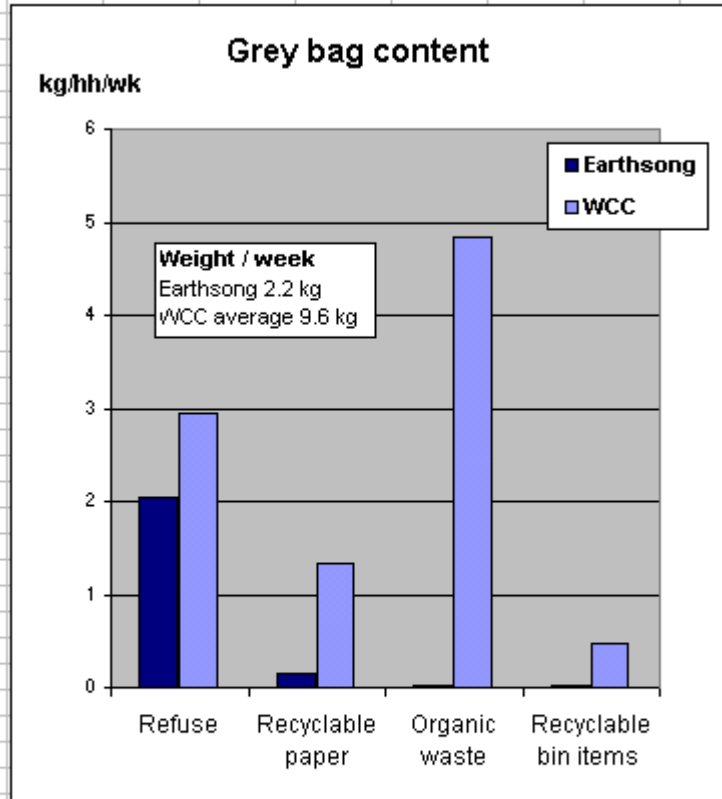

## Rubbish generation graph

Earthsong Eco-Neighbourhood

### RUBBISH COMPARISON

**Note**

- Data sourced from WCC(2003), *Analysis of Earthsong Refuse*, Stenberg-Calder, R
- The comparison is based on councils WAP study which analysed 300 Waitakere wide households rubbish in Sept 2002
- The study also contained EE green bin and paper content, however data is not available to make a comparison with WCC wide averages.